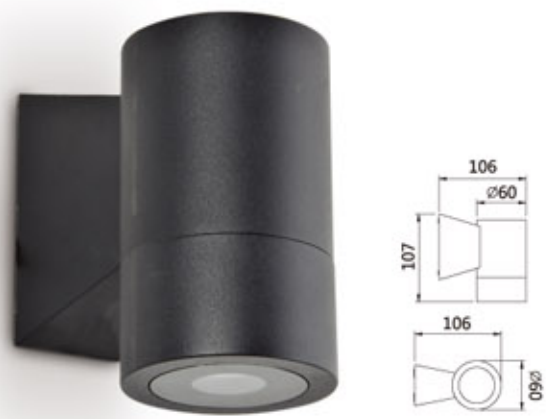

- Cast aluminum body
- PMMA
- 3000/6000K 90-260V 50/60Hz

**KTWL-1334**  
LED 3Wx2

**KTWL-1402**  
LED 3Wx1

- Cast aluminum body
- Clear glass
- 3000/6000K 90-260V 50/60Hz

**KTWL-1335**  
LED 3Wx1

**KTWL-1401**  
LED 3Wx1

**KTWL-1336**  
LED 3Wx2

**KTWL-1404**  
LED 3Wx2

**KTWL-1337**  
LED 3Wx1

**KTWL-1403**  
LED 3Wx1

LED Wall Light

**KTWL-1414**  
LED 3Wx1

**KTWL-1415**  
LED 3Wx1

**KTWL-1416**  
LED 3Wx1

- Cast aluminum body
- Clear glass
- 3000/6000K 90-260V 50/60Hz

**KTWL-1405**  
LED 3Wx1

**KTWL-1406**  
LED 3Wx1

**KTWL-1407**  
LED 3Wx2

LED Wall Light