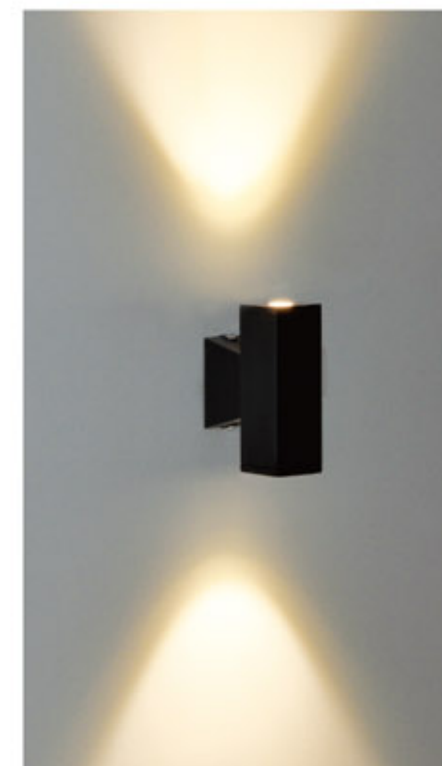

- Cast aluminum body
- PMMA
- 3000/6000K 90-260V 50/60Hz

**KTWL-1334**  
LED 3Wx2

**KTWL-1402**  
LED 3Wx1

- Cast aluminum body
- Clear glass
- 3000/6000K 90-260V 50/60Hz

**KTWL-1335**  
LED 3Wx1

**KTWL-1401**  
LED 3Wx1

**KTWL-1336**  
LED 3Wx2

**KTWL-1404**  
LED 3Wx2

**KTWL-1337**  
LED 3Wx1

**KTWL-1403**  
LED 3Wx1

LED Wall Light

**KTWL-1414**  
LED 3Wx1

**KTWL-1415**  
LED 3Wx1

**KTWL-1416**  
LED 3Wx1

- Cast aluminum body
- Clear glass
- 3000/6000K 90-260V 50/60Hz

**KTWL-1405**  
LED 3Wx1

**KTWL-1406**  
LED 3Wx1

**KTWL-1407**  
LED 3Wx2

LED Wall Light