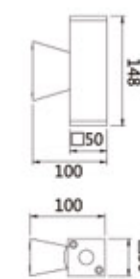

KTWL-1337
LED 3Wx1