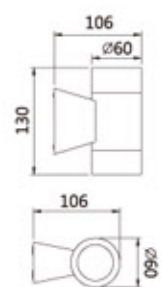

**KTWL-1336**  
LED 3Wx2

**KTWL-1404**  
LED 3Wx2

**KTWL-1337**  
LED 3Wx1

**KTWL-1403**  
LED 3Wx1

LED Wall Light

**KTWL-1414**  
LED 3Wx1

**KTWL-1415**  
LED 3Wx1

**KTWL-1416**  
LED 3Wx1

- Cast aluminum body
- Clear glass
- 3000/6000K 90-260V 50/60Hz

**KTWL-1405**  
LED 3Wx1

**KTWL-1406**  
LED 3Wx1

**KTWL-1407**  
LED 3Wx2

LED Wall Light