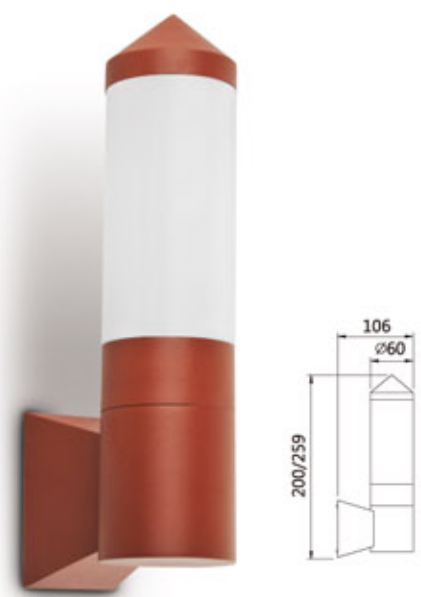

- Cast aluminum body
- PMMA
- 3000/6000K 90-260V 50/60Hz

**KTWL-1334**  
LED 3Wx2

**KTWL-1402**  
LED 3Wx1

- Cast aluminum body
- Clear glass
- 3000/6000K 90-260V 50/60Hz

**KTWL-1335**  
LED 3Wx1

**KTWL-1401**  
LED 3Wx1

**KTWL-1336**  
LED 3Wx2

**KTWL-1404**  
LED 3Wx2

**KTWL-1337**  
LED 3Wx1

**KTWL-1403**  
LED 3Wx1

LED Wall Light

**KTWL-1414**  
LED 3Wx1

**KTWL-1415**  
LED 3Wx1

**KTWL-1416**  
LED 3Wx1

- Cast aluminum body
- Clear glass
- 3000/6000K 90-260V 50/60Hz

**KTWL-1405**  
LED 3Wx1

**KTWL-1406**  
LED 3Wx1

**KTWL-1407**  
LED 3Wx2

LED Wall Light