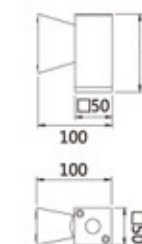

**KTWL-1336**  
LED 3Wx2

**KTWL-1404**  
LED 3Wx2

**KTWL-1337**  
LED 3Wx1

**KTWL-1403**  
LED 3Wx1

LED Wall Light

**KTWL-1414**  
LED 3Wx1

**KTWL-1415**  
LED 3Wx1

**KTWL-1416**  
LED 3Wx1

- Cast aluminum body
- Clear glass
- 3000/6000K 90-260V 50/60Hz

**KTWL-1405**  
LED 3Wx1

**KTWL-1406**  
LED 3Wx1

**KTWL-1407**  
LED 3Wx2

LED Wall Light