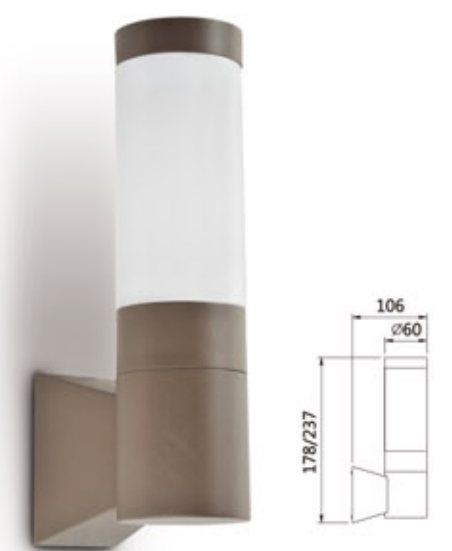

- Cast aluminum body
- PMMA
- 3000/6000K 90-260V 50/60Hz

**KTWL-1334**  
LED 3Wx2

**KTWL-1402**  
LED 3Wx1

- Cast aluminum body
- Clear glass
- 3000/6000K 90-260V 50/60Hz

**KTWL-1335**  
LED 3Wx1

**KTWL-1401**  
LED 3Wx1

**KTWL-1336**  
LED 3Wx2

**KTWL-1404**  
LED 3Wx2

**KTWL-1337**  
LED 3Wx1

**KTWL-1403**  
LED 3Wx1

LED Wall Light

**KTWL-1414**  
LED 3Wx1

**KTWL-1415**  
LED 3Wx1

**KTWL-1416**  
LED 3Wx1

- Cast aluminum body
- Clear glass
- 3000/6000K 90-260V 50/60Hz

**KTWL-1405**  
LED 3Wx1

**KTWL-1406**  
LED 3Wx1

**KTWL-1407**  
LED 3Wx2

LED Wall Light