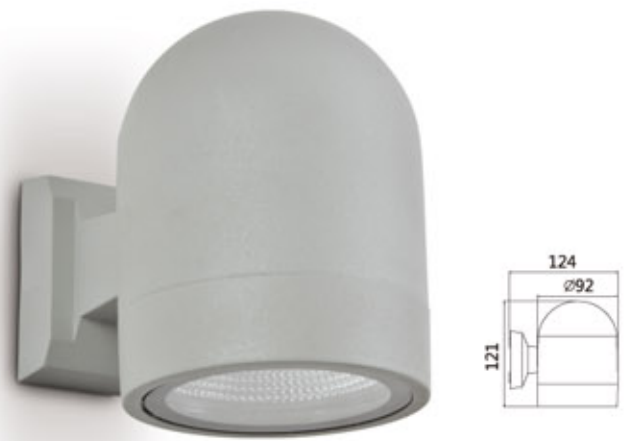

- Cast aluminum body
- PMMA
- 3000/6000K 90-260V 50/60Hz

**KTWL-1334**  
LED 3Wx2

**KTWL-1402**  
LED 3Wx1

- Cast aluminum body
- Clear glass
- 3000/6000K 90-260V 50/60Hz

**KTWL-1335**  
LED 3Wx1

**KTWL-1401**  
LED 3Wx1

**KTWL-1336**  
LED 3Wx2

**KTWL-1404**  
LED 3Wx2

**KTWL-1337**  
LED 3Wx1

**KTWL-1403**  
LED 3Wx1

LED Wall Light

**KTWL-1414**  
LED 3Wx1

**KTWL-1415**  
LED 3Wx1

**KTWL-1416**  
LED 3Wx1

- Cast aluminum body
- Clear glass
- 3000/6000K 90-260V 50/60Hz

**KTWL-1405**  
LED 3Wx1

**KTWL-1406**  
LED 3Wx1

**KTWL-1407**  
LED 3Wx2

LED Wall Light