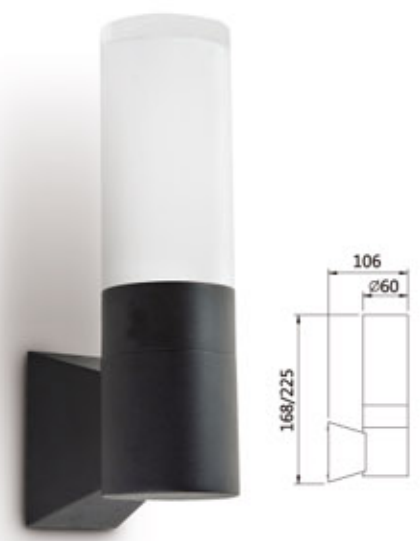

- Cast aluminum body
- PMMA
- 3000/6000K 90-260V 50/60Hz

**KTWL-1334**  
LED 3Wx2

**KTWL-1402**  
LED 3Wx1

- Cast aluminum body
- Clear glass
- 3000/6000K 90-260V 50/60Hz

**KTWL-1335**  
LED 3Wx1

**KTWL-1401**  
LED 3Wx1

**KTWL-1336**  
LED 3Wx2

**KTWL-1404**  
LED 3Wx2

**KTWL-1337**  
LED 3Wx1

**KTWL-1403**  
LED 3Wx1

LED Wall Light

**KTWL-1414**  
LED 3Wx1

**KTWL-1415**  
LED 3Wx1

**KTWL-1416**  
LED 3Wx1

- Cast aluminum body
- Clear glass
- 3000/6000K 90-260V 50/60Hz

**KTWL-1405**  
LED 3Wx1

**KTWL-1406**  
LED 3Wx1

**KTWL-1407**  
LED 3Wx2

LED Wall Light