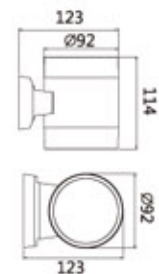

- Cast aluminum body
- PMMA
- 3000/6000K 90-260V 50/60Hz

**KTWL-1334**  
LED 3Wx2

**KTWL-1402**  
LED 3Wx1

- Cast aluminum body
- Clear glass
- 3000/6000K 90-260V 50/60Hz

**KTWL-1335**  
LED 3Wx1

**KTWL-1401**  
LED 3Wx1

**KTWL-1336**  
LED 3Wx2

**KTWL-1404**  
LED 3Wx2

**KTWL-1337**  
LED 3Wx1

**KTWL-1403**  
LED 3Wx1

LED Wall Light

**KTWL-1414**  
LED 3Wx1

**KTWL-1415**  
LED 3Wx1

**KTWL-1416**  
LED 3Wx1

- Cast aluminum body
- Clear glass
- 3000/6000K 90-260V 50/60Hz

**KTWL-1405**  
LED 3Wx1

**KTWL-1406**  
LED 3Wx1

**KTWL-1407**  
LED 3Wx2

LED Wall Light