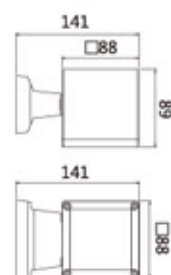

KTWL-1403
LED 3Wx1