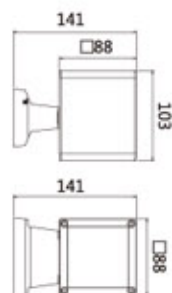

- Cast aluminum body
- PMMA
- 3000/6000K 90-260V 50/60Hz

**KTWL-1334**  
LED 3Wx2

**KTWL-1402**  
LED 3Wx1

- Cast aluminum body
- Clear glass
- 3000/6000K 90-260V 50/60Hz

**KTWL-1335**  
LED 3Wx1

**KTWL-1401**  
LED 3Wx1

**KTWL-1336**  
LED 3Wx2

**KTWL-1404**  
LED 3Wx2

**KTWL-1337**  
LED 3Wx1

**KTWL-1403**  
LED 3Wx1

LED Wall Light

**KTWL-1414**  
LED 3Wx1

**KTWL-1415**  
LED 3Wx1

**KTWL-1416**  
LED 3Wx1

- Cast aluminum body
- Clear glass
- 3000/6000K 90-260V 50/60Hz

**KTWL-1405**  
LED 3Wx1

**KTWL-1406**  
LED 3Wx1

**KTWL-1407**  
LED 3Wx2

LED Wall Light