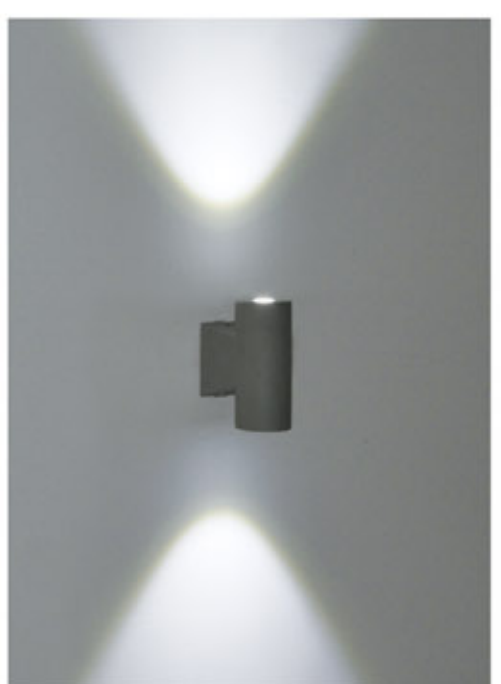

- Cast aluminum body
- PMMA
- 3000/6000K 90-260V 50/60Hz

**KTWL-1334**  
LED 3Wx2

**KTWL-1402**  
LED 3Wx1

- Cast aluminum body
- Clear glass
- 3000/6000K 90-260V 50/60Hz

**KTWL-1335**  
LED 3Wx1

**KTWL-1401**  
LED 3Wx1

- Cast aluminum body
- Clear glass
- 3000/6000K 90-260V 50/60Hz

**KTWL-1405**  
LED 3Wx1

**KTWL-1406**  
LED 3Wx1

**KTWL-1407**  
LED 3Wx2

LED Wall Light