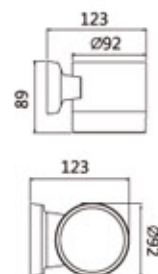

- Cast aluminum body
- PMMA
- 3000/6000K 90-260V 50/60Hz

**KTWL-1334**  
LED 3Wx2

**KTWL-1402**  
LED 3Wx1

- Cast aluminum body
- Clear glass
- 3000/6000K 90-260V 50/60Hz

**KTWL-1335**  
LED 3Wx1

**KTWL-1401**  
LED 3Wx1

- Cast aluminum body
- Clear glass
- 3000/6000K 90-260V 50/60Hz

**KTWL-1405**  
LED 3Wx1

**KTWL-1406**  
LED 3Wx1

**KTWL-1407**  
LED 3Wx2

LED Wall Light